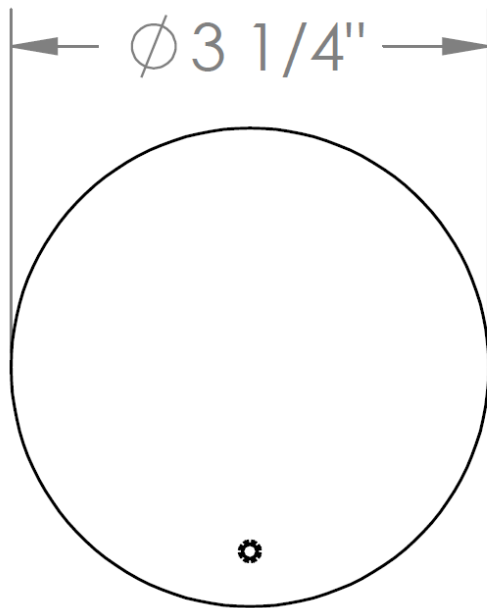

36-WTR-BL1

Wall Mounted Single-Valve Shower Trim

For use with SS-TS200-C, SS-TS200-H, SS-TS150-C, SS-TS150-H,
SS-WD2, SS-WD3, SS-VCWD2 or SS-VCWD3 concealed rough

WATERMARK DESIGNS 8/21/2018

36-WTR-CM

Wall Mounted Single-Valve Shower Trim

For use with SS-TS200-C, SS-TS200-H, SS-TS150-C, SS-TS150-H,
SS-WD2, SS-WD3, SS-VCWD2 or SS-VCWD3 concealed rough

36-WTR-WM

Wall Mounted Single-Valve Shower Trim

For use with SS-TS200-C, SS-TS200-H, SS-TS150-C, SS-TS150-H,
SS-WD2, SS-WD3, SS-VCWD2 or SS-VCWD3 concealed rough