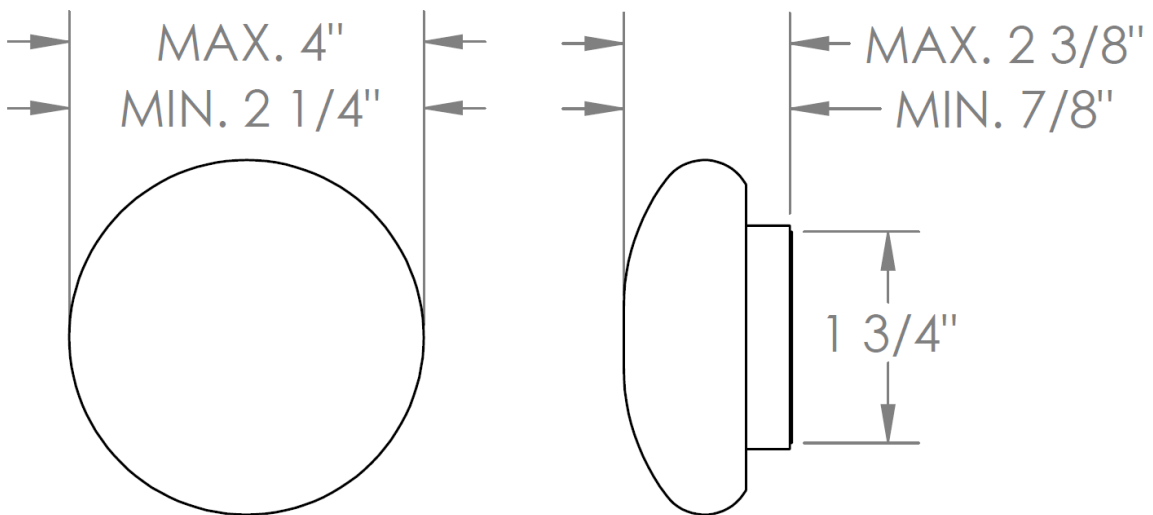

36-WTR-BL1

Wall Mounted Single-Valve Shower Trim

For use with SS-TS200-C, SS-TS200-H, SS-TS150-C, SS-TS150-H,
SS-WD2, SS-WD3, SS-VCWD2 or SS-VCWD3 concealed rough

WATERMARK DESIGNS 8/21/2018

36-WTR-CM

Wall Mounted Single-Valve Shower Trim

For use with SS-TS200-C, SS-TS200-H, SS-TS150-C, SS-TS150-H,
SS-WD2, SS-WD3, SS-VCWD2 or SS-VCWD3 concealed rough

36-WTR-WM

Wall Mounted Single-Valve Shower Trim

For use with SS-TS200-C, SS-TS200-H, SS-TS150-C, SS-TS150-H,
SS-WD2, SS-WD3, SS-VCWD2 or SS-VCWD3 concealed rough