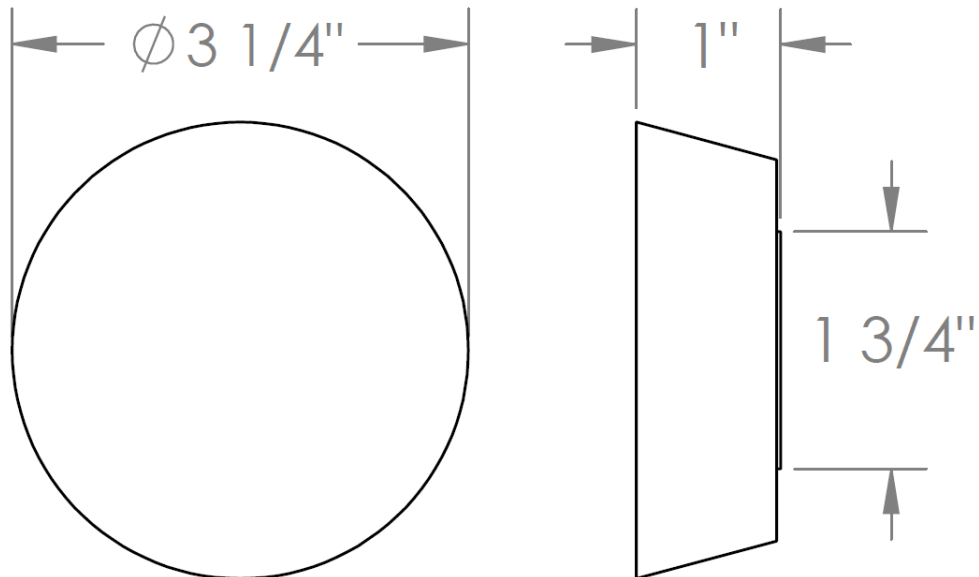

36-WTR-BL1

Wall Mounted Single-Valve Shower Trim

For use with SS-TS200-C, SS-TS200-H, SS-TS150-C, SS-TS150-H,
SS-WD2, SS-WD3, SS-VCWD2 or SS-VCWD3 concealed rough

WATERMARK DESIGNS 8/21/2018

36-WTR-CM

Wall Mounted Single-Valve Shower Trim

For use with SS-TS200-C, SS-TS200-H, SS-TS150-C, SS-TS150-H,
SS-WD2, SS-WD3, SS-VCWD2 or SS-VCWD3 concealed rough

36-WTR-WM

Wall Mounted Single-Valve Shower Trim

For use with SS-TS200-C, SS-TS200-H, SS-TS150-C, SS-TS150-H,
SS-WD2, SS-WD3, SS-VCWD2 or SS-VCWD3 concealed rough