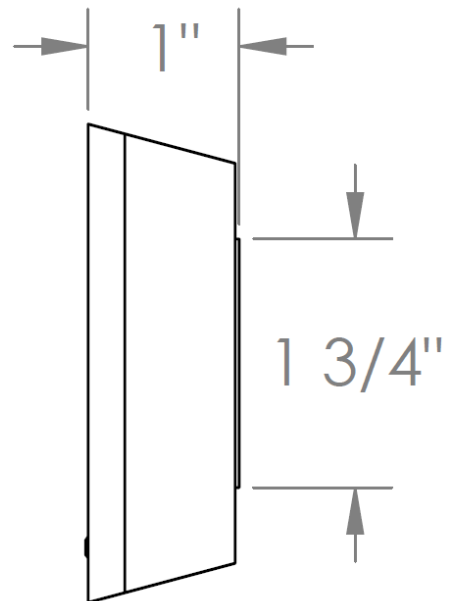

36-WTR-BL1

Wall Mounted Single-Valve Shower Trim

For use with SS-TS200-C, SS-TS200-H, SS-TS150-C, SS-TS150-H,
SS-WD2, SS-WD3, SS-VCWD2 or SS-VCWD3 concealed rough

WATERMARK DESIGNS 8/21/2018

36-WTR-CM

Wall Mounted Single-Valve Shower Trim

For use with SS-TS200-C, SS-TS200-H, SS-TS150-C, SS-TS150-H,
SS-WD2, SS-WD3, SS-VCWD2 or SS-VCWD3 concealed rough

36-WTR-WM

Wall Mounted Single-Valve Shower Trim

For use with SS-TS200-C, SS-TS200-H, SS-TS150-C, SS-TS150-H,
SS-WD2, SS-WD3, SS-VCWD2 or SS-VCWD3 concealed rough